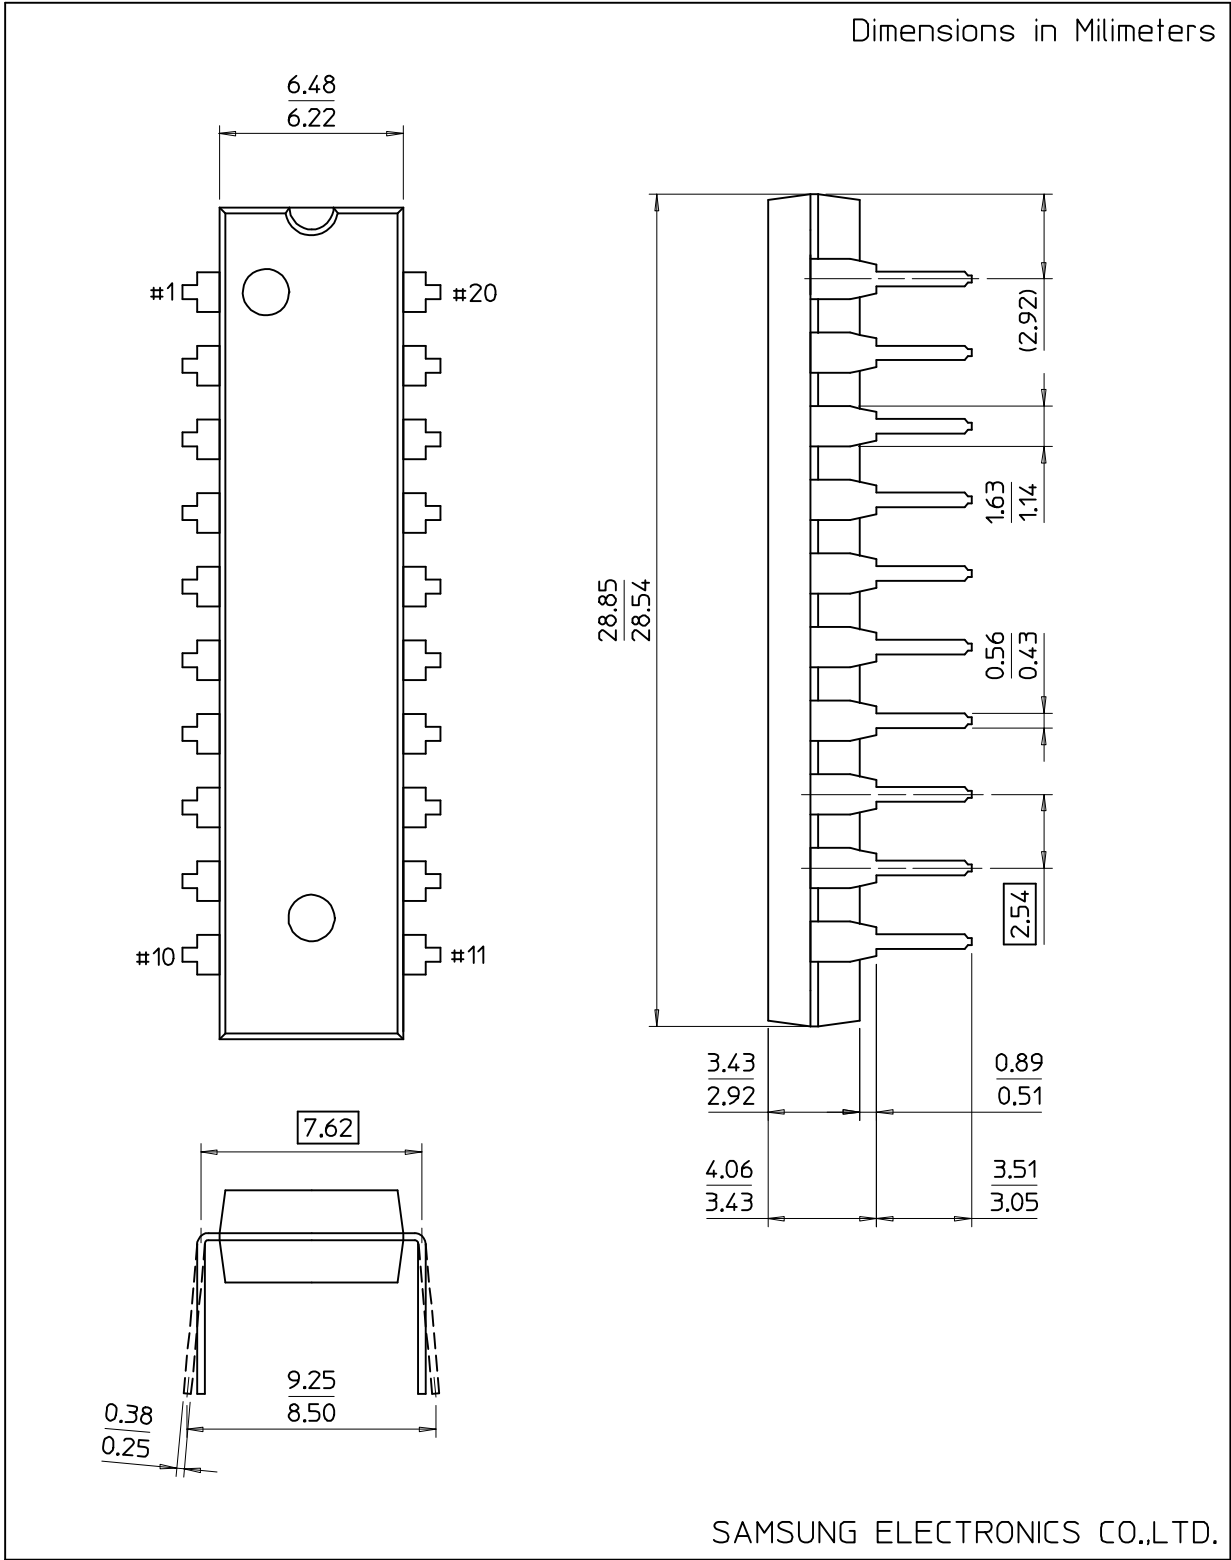

# 20-DIP-300A-SG

Dimensions in Millimeters

SAMSUNG ELECTRONICS CO.,LTD.